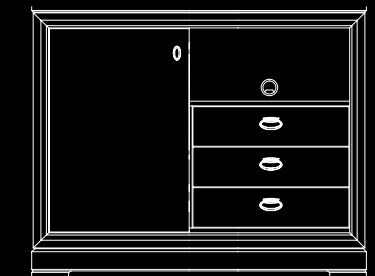

3572-240 DOUBLE HEADBOARD
inches: 56w 2.5d 40h
centimeters: 142.5w 6.5d 102h

3572-030 MIRROR
inches: 30w 1.75d 50h
centimeters: 76.5w 4.5d 127h

3572-041 DVD CHEST
inches: 42w 24d 39h
centimeters: 211w 5d 99.5h

3572-113 DESK with DRAWER
inches: 50w 30d 30.5h
centimeters: 127w 76.5d 77.5h

3572-110 DESK no drawer
inches: 50w 30d 32h
centimeters: 127w 76.5d 81.5h

3572-050 NIGHT STAND
inches: 24w 18d 28h
centimeters: 61w 46d 71.5h

3572-051 NIGHT STAND
inches: 24w 18d 25h
centimeters: 61w 46d 63.5h

3572-040 CHEST
inches: 38w 22d 32h
centimeters: 97w 56d 81.5h

**3572-042 SLIDING DOOR
MINI BAR CHEST**
inches: 55w 25d 45h
centimeters: 140w 63.5d 114.5h