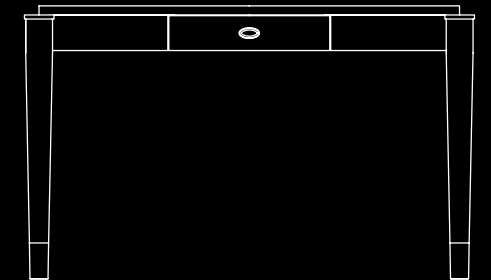

wendover

wendover

3572-270 KING HEADBOARD
inches: 80w 2.5d 40h
centimeters: 203.5w 6.5d 102h

3572-260 CA KING HEADBOARD
inches: 74w 2.5d 40h
centimeters: 188w 6.5d 102h

3572-250 QUEEN HEADBOARD
inches: 62w 2.5d 40h
centimeters: 157.5w 6.5d 102h

3572-240 DOUBLE HEADBOARD
inches: 56w 2.5d 40h
centimeters: 142.5w 6.5d 102h

3572-030 MIRROR
inches: 30w 1.75d 50h
centimeters: 76.5w 4.5d 127h

3572-041 DVD CHEST
inches: 42w 24d 39h
centimeters: 211w 5d 99.5h

3572-051 NIGHT STAND
inches: 24w 18d 25h
centimeters: 61w 46d 63.5h

3572-040 CHEST
inches: 38w 22d 32h
centimeters: 97w 56d 81.5h

**3572-042 SLIDING DOOR
MINI BAR CHEST**
inches: 55w 25d 45h
centimeters: 140w 63.5d 114.5h