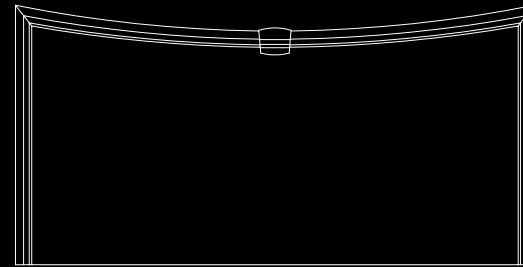

wendover

wendover

3572-270 KING HEADBOARD
inches: 80w 2.5d 40h
centimeters: 203.5w 6.5d 102h

3572-260 CA KING HEADBOARD
inches: 74w 2.5d 40h
centimeters: 188w 6.5d 102h

3572-250 QUEEN HEADBOARD
inches: 62w 2.5d 40h
centimeters: 157.5w 6.5d 102h

3572-240 DOUBLE HEADBOARD
inches: 56w 2.5d 40h
centimeters: 142.5w 6.5d 102h

3572-030 MIRROR
inches: 30w 1.75d 50h
centimeters: 76.5w 4.5d 127h

3572-041 DVD CHEST
inches: 42w 24d 39h
centimeters: 211w 5d 99.5h

3572-051 NIGHT STAND
inches: 24w 18d 25h
centimeters: 61w 46d 63.5h

3572-040 CHEST
inches: 38w 22d 32h
centimeters: 97w 56d 81.5h

**3572-042 SLIDING DOOR
MINI BAR CHEST**
inches: 55w 25d 45h
centimeters: 140w 63.5d 114.5h