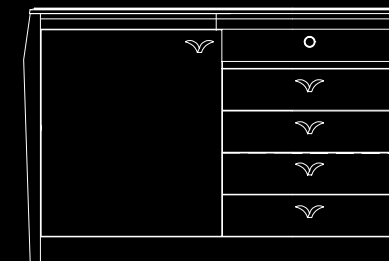

victory

victory

3700-240 HEADBOARD, 4/6 Double
inches: 58w 2d 36h
centimeters: 147w 5d 91h

3700-250 HEADBOARD, 5/o Queen
inches: 63w 2d 36h
centimeters: 160w 5d 91h

3700-260 HEADBOARD, 6/o Cal King
inches: 77w 2d 36h
centimeters: 196w 5d 91h

3700-270 HEADBOARD, 6/6 King
inches: 83w 2d 36h
centimeters: 211w 5d 91h

3700-050 KING NIGHTSTAND
inches: 24w 19d 28h
centimeters: 61w 48d 71h

3700-051 KING NIGHTSTAND
inches: 24w 19d 25h
centimeters: 61w 48d 64h

3700-015 MEDIA CENTER
inches: 68.25w 24d 37h
centimeters: 173w 61d 94h

3700-042 MINIBAR DRESSER
inches: 56.75w 24d 37h
centimeters: 144w 61d 94h

3700-113 DESK with DRAWER
inches: 49.75w 30d 30h
centimeters: 126w 76d 76h **3700-110**

3700-110 ADA DESK without DRAWER
inches: 53.75w 30d 30h
centimeters: 137w 76d 76h

3700-040 THREE DRAWER CHEST
inches: 38.25w 22d 32h
centimeters: 97w 56d 81h

8699 ERGONOMIC CHAIR
inches: 26w 27d 40-44h
seat height: 19-24
arm height: 25.5, 29.5
only available in black leather