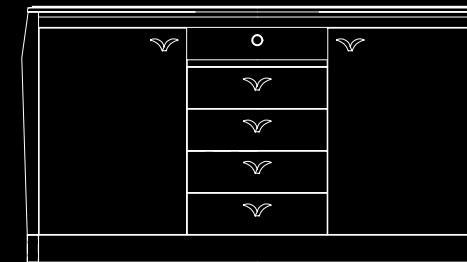

3700-270 HEADBOARD, 6/6 King
inches: 83w 2d 36h
centimeters: 211w 5d 91h

3700-050 KING NIGHTSTAND
inches: 24w 19d 28h
centimeters: 61w 48d 71h

3700-051 KING NIGHTSTAND
inches: 24w 19d 25h
centimeters: 61w 48d 64h

3700-015 MEDIA CENTER
inches: 68.25w 24d 37h
centimeters: 173w 61d 94h

3700-042 MINIBAR DRESSER
inches: 56.75w 24d 37h
centimeters: 144w 61d 94h

3700-113 DESK with DRAWER
inches: 49.75w 30d 30h
centimeters: 126w 76d 76h **3700-110**