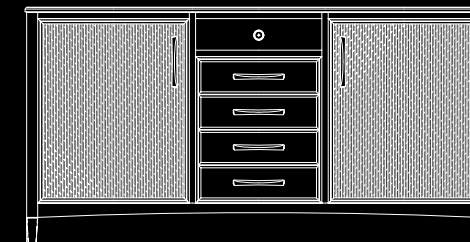

3730-113 DESK with DRAWER
inches: 48w 28d 30h
centimeters: 122w 71d 76h

3730-110 ADA DESK without DRAWER
inches: 48w 28d 30h
centimeters: 122w 71d 76h

3730-015 MINI BAR DRESSER
inches: 52.5w 25d 37.5h
centimeters: 133w 63.5d 95h