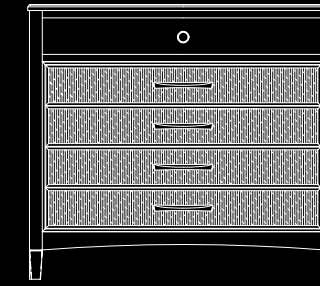

3730-041 FOUR DRAWER DVD CHEST
inches: 42w 24d 37h
centimeters: 107w 61d 94h