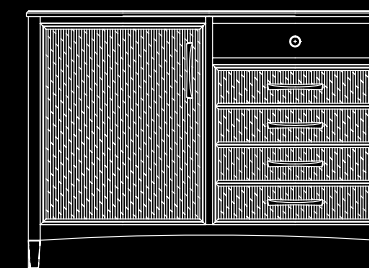

Veranda

veranda

3730-240 HEADBOARD, 4/6 Double
inches: 55w 1.5d 39h
centimeters: 140w 4d 99h

3730-250 HEADBOARD, 5/0 Queen
inches: 60w 1.5d 39h
centimeters: 152w 4d 99h

3730-260 HEADBOARD, 6/0 Cal King
inches: 74w 1.5d 39h
centimeters: 188w 4d 99h

3730-113 DESK with DRAWER
inches: 48w 28d 30h
centimeters: 122w 71d 76h

3730-110 ADA DESK without DRAWER
inches: 48w 28d 30h
centimeters: 122w 71d 76h

3730-015 MINI BAR DRESSER
inches: 52.5w 25d 37.5h
centimeters: 133w 63.5d 95h

3730-040 THREE DRAWER CHEST
inches: 38w 23d 32h
centimeters: 96.5w 58d 81h

3730-042 MINIBAR DRESSER
inches: 52.5w 25d 37.5h
centimeters: 133w 63.5d 95h

8699 ERGONOMIC CHAIR
inches: 26w 27d 40-44h
seat height: 19-24
arm height: 25.5-29.5
only available in black leather