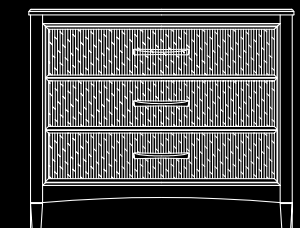

3730-270 HEADBOARD, 6/6 King
inches: 80w 1.5d 39h
centimeters: 203w 4d 99h

3730-050 KING NIGHTSTAND
inches: 24w 20d 28h
centimeters: 61w 51d 71h

3730-051 KING NIGHTSTAND
inches: 24w 20d 25h
centimeters: 61w 51d 63.5h

3730-052 DOUBLE NIGHTSTAND
inches: 30w 20d 28h
centimeters: 76w 51d 71h

3730-053 DOUBLE NIGHTSTAND
inches: 30w 20d 25h
centimeters: 76w 51d 64h

3730-041 FOUR DRAWER DVD CHEST
inches: 42w 24d 37h
centimeters: 107w 61d 94h

3730-113 DESK with DRAWER
inches: 48w 28d 30h
centimeters: 122w 71d 76h

3730-110 ADA DESK without DRAWER
inches: 48w 28d 30h
centimeters: 122w 71d 76h

3730-015 MINI BAR DRESSER
inches: 52.5w 25d 37.5h
centimeters: 133w 63.5d 95h

3730-040 THREE DRAWER CHEST
inches: 38w 23d 32h
centimeters: 96.5w 58d 81h

3730-042 MINIBAR DRESSER
inches: 52.5w 25d 37.5h
centimeters: 133w 63.5d 95h

8699 ERGONOMIC CHAIR
inches: 26w 27d 40-44h
seat height: 19-24
arm height: 25.5-29.5
only available in black leather