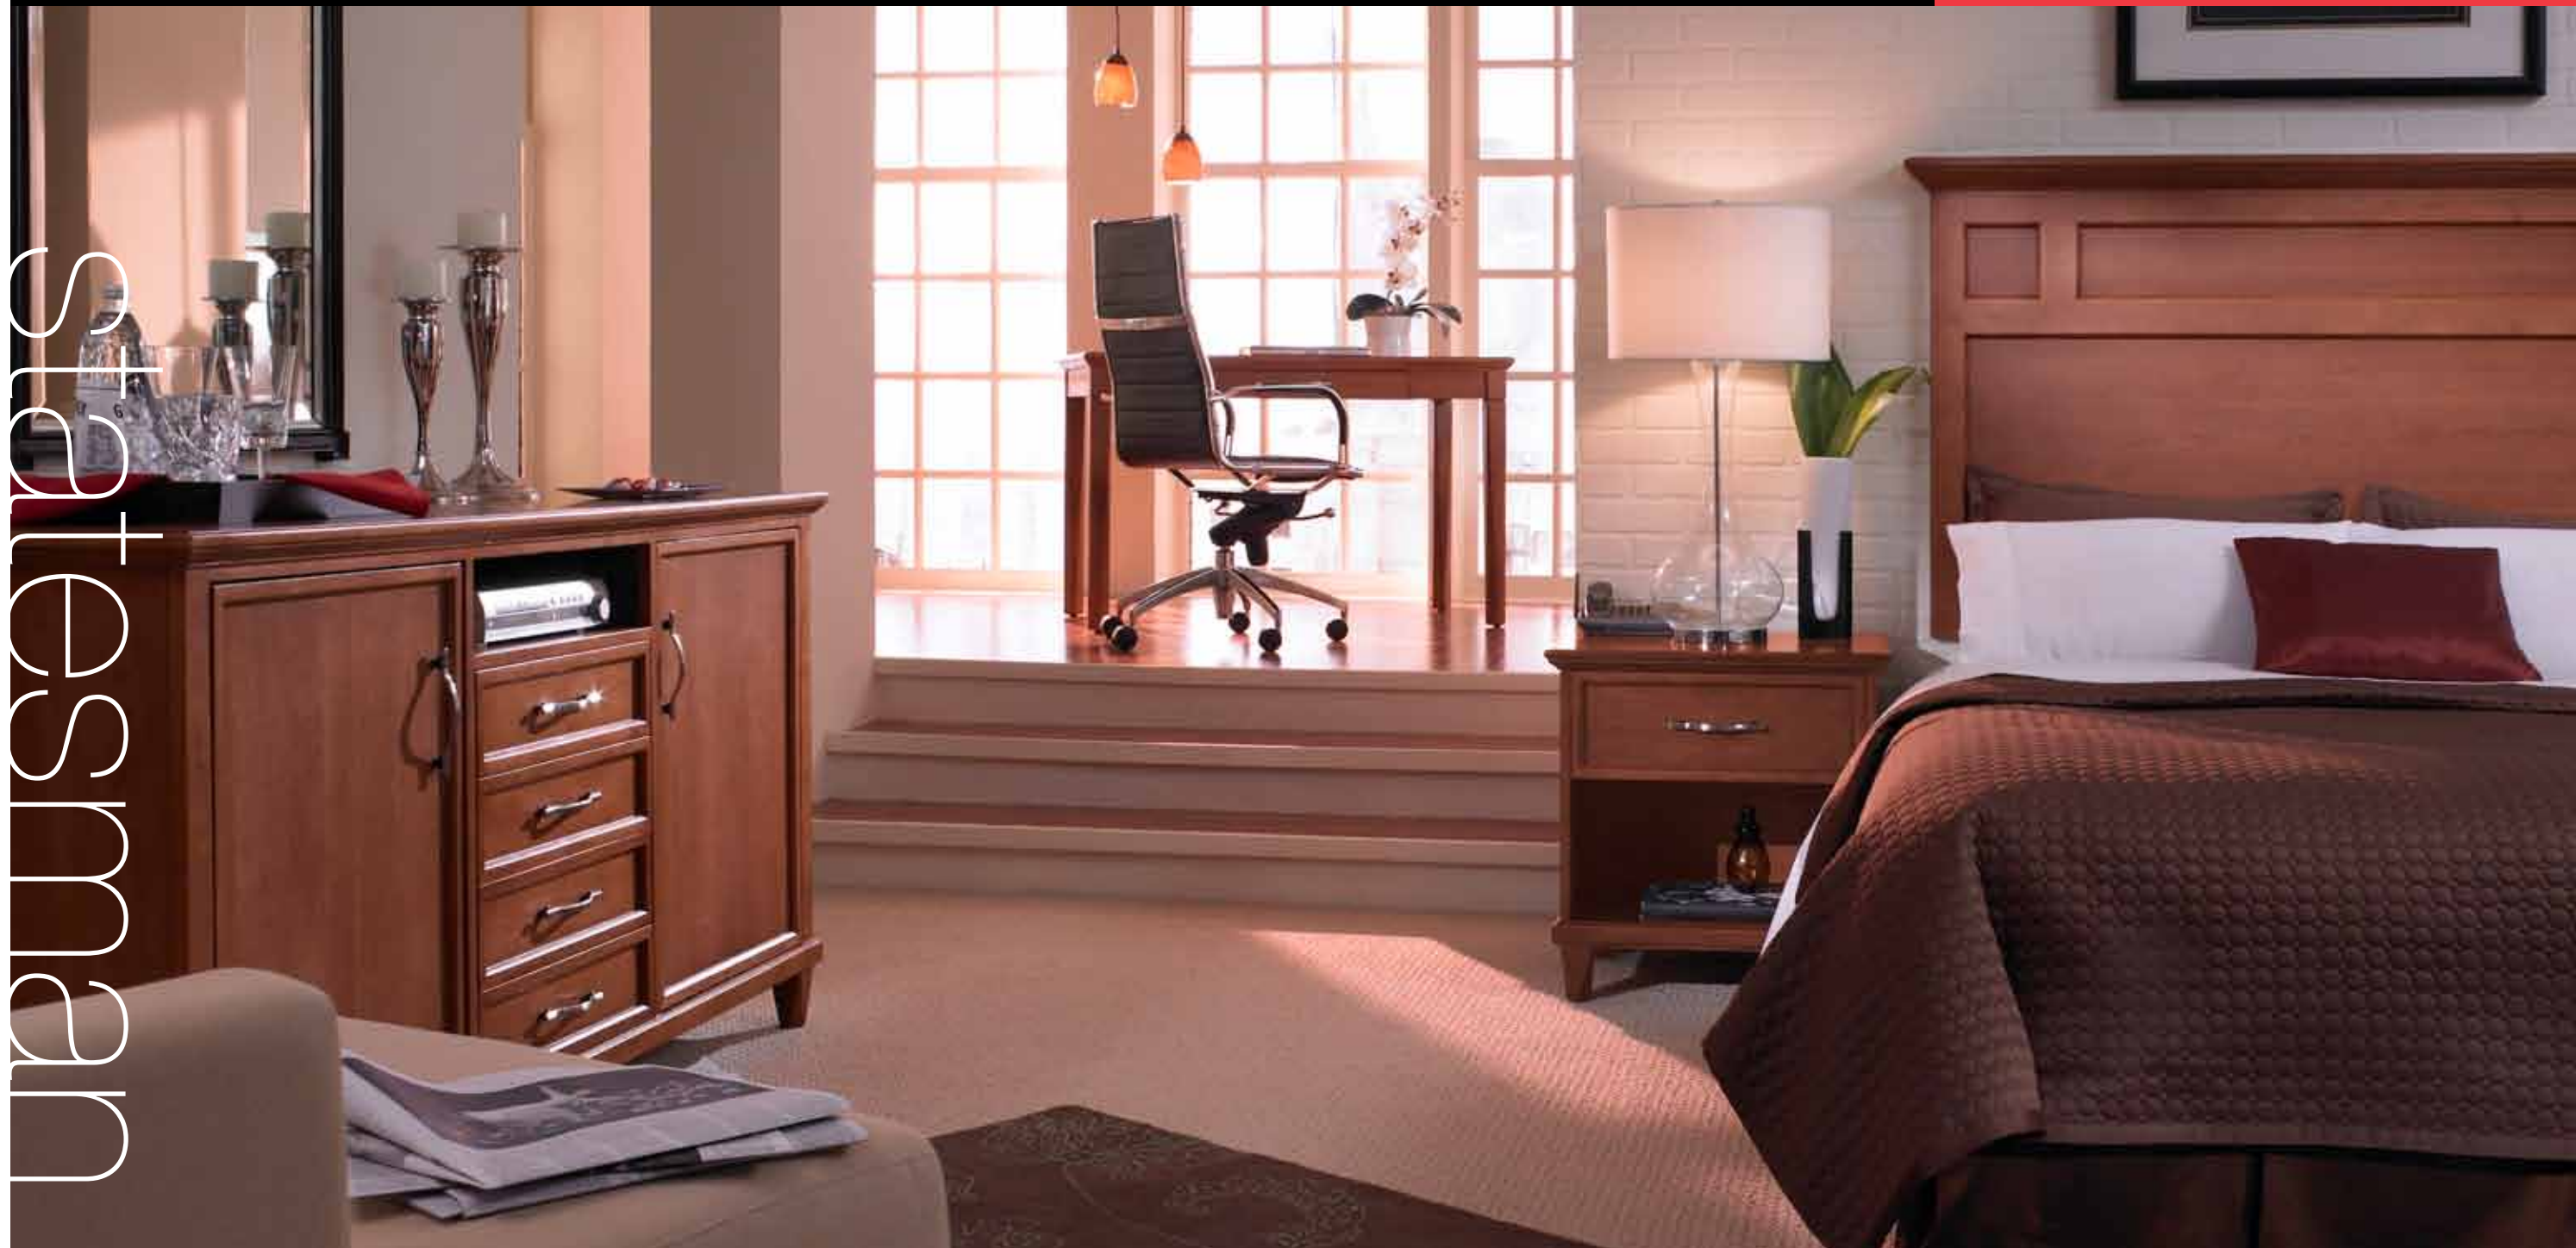

Statesman

Perhaps the most well known Statesman of all was Sir Winston Churchill. Churchill, can be remembered for saying; "History marches to the drum of a clear idea." And that is what the Statesman collection does best. It clearly offers a traditional design – scaled to today's pace of refinement and simplicity. Among other things, each piece is built around a sculptured leg or foot, shaped on all four sides. All drawer fronts are framed with transitional trim moldings. This collection features cherry veneers on hardwood solids and is offered in a warm traditional finish or in an exciting Merlot finish. Don't overlook the hardware pulls trimmed with black accents. Statesman, a clear idea of what traditional furniture should be in the Twentieth century.

- Cherry veneers and hardwood solids.
- Satin nickel hardware and black accents.
- Custom hardware.
- Heavy-duty ball bearing and full-extension drawer glides.
- English dovetail drawer box.
- Laminated drawer bottoms.
- Screwed on and recessed back panels.
- Wooden wall mounts for headboards.