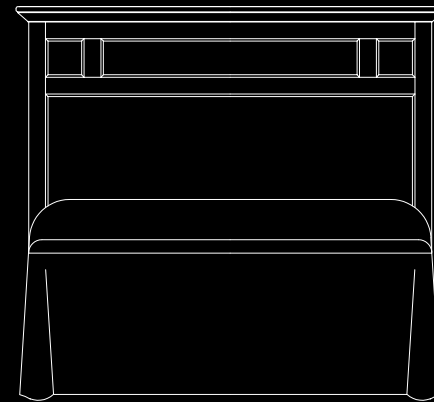

## statesman

**3710-240 HEADBOARD, 4/6 Double**  
inches: 58.75w 2d 36h  
centimeters: 149w 5d 91h

**3710-250 HEADBOARD, 5/o Queen**  
inches: 63.75w 2d 36h  
centimeters: 162w 5d 91h

**3710-260 HEADBOARD, 6/o Cal. King**  
inches: 77.75w 2d 36h  
centimeters: 198w 5d 91h

**3710-270 HEADBOARD, 6/6 King**  
inches: 83.75w 2d 36h  
centimeters: 213w 5d 91h

**3710-041 FOUR DRAWER DVD CHEST**  
inches: 42w 24d 36.25h  
centimeters: 107w 61d 92h

**3710-113 DESK with DRAWER**  
inches: 52w 30d 30h  
centimeters: 132w 76d 76h

**3710-110 ADA DESK without DRAWER**  
inches: 52w 30d 30h  
centimeters: 132w 76d 76h

**3710-015 MEDIA CENTER**  
inches: 71w 24d 36.25h  
centimeters: 180w 61d 92h

**3710-040 THREE DRAWER CHEST**  
inches: 38w 22d 32h  
centimeters: 97w 56d 81h

**3710-053 DOUBLE NIGHTSTAND**  
inches: 30w 19d 25h  
centimeters: 76w 48d 64h

**3710-042 MINIBAR DRESSER**  
inches: 71w 24d 36.25h  
centimeters: 180w 61d 92h

**9699 ERGONOMIC CHAIR**  
inches: 23w 24d 45-48h  
seat height: 20-23 arm height: 27-30  
only available in black leather