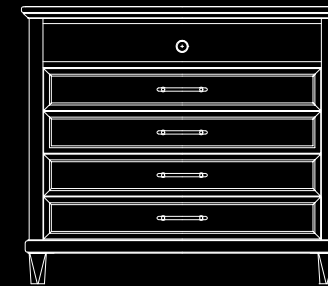

## statesman

**3710-240 HEADBOARD, 4/6 Double**  
inches: 58.75w 2d 36h  
centimeters: 149w 5d 91h

**3710-250 HEADBOARD, 5/o Queen**  
inches: 63.75w 2d 36h  
centimeters: 162w 5d 91h

**3710-260 HEADBOARD, 6/o Cal. King**  
inches: 77.75w 2d 36h  
centimeters: 198w 5d 91h

**3710-270 HEADBOARD, 6/6 King**  
inches: 83.75w 2d 36h  
centimeters: 213w 5d 91h

**3710-041 FOUR DRAWER DVD CHEST**  
inches: 42w 24d 36.25h  
centimeters: 107w 61d 92h

**3710-113 DESK with DRAWER**  
inches: 52w 30d 30h  
centimeters: 132w 76d 76h

**3710-110 ADA DESK without DRAWER**  
inches: 52w 30d 30h  
centimeters: 132w 76d 76h

**3710-015 MEDIA CENTER**  
inches: 71w 24d 36.25h  
centimeters: 180w 61d 92h

**3710-040 THREE DRAWER CHEST**  
inches: 38w 22d 32h  
centimeters: 97w 56d 81h