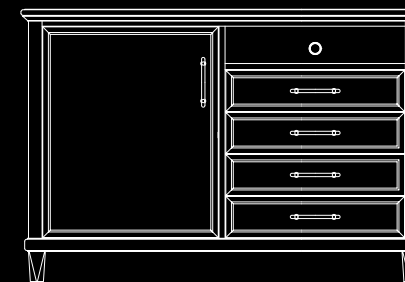

## statesman

**3710-240 HEADBOARD, 4/6 Double**  
inches: 58.75w 2d 36h  
centimeters: 149w 5d 91h

**3710-250 HEADBOARD, 5/o Queen**  
inches: 63.75w 2d 36h  
centimeters: 162w 5d 91h

**3710-260 HEADBOARD, 6/o Cal. King**  
inches: 77.75w 2d 36h  
centimeters: 198w 5d 91h

**3710-270 HEADBOARD, 6/6 King**  
inches: 83.75w 2d 36h  
centimeters: 213w 5d 91h

**3710-041 FOUR DRAWER DVD CHEST**  
inches: 42w 24d 36.25h  
centimeters: 107w 61d 92h

**3710-113 DESK with DRAWER**  
inches: 52w 30d 30h  
centimeters: 132w 76d 76h

**3710-110 ADA DESK without DRAWER**  
inches: 52w 30d 30h  
centimeters: 132w 76d 76h

**3710-015 MEDIA CENTER**  
inches: 71w 24d 36.25h  
centimeters: 180w 61d 92h

**3710-040 THREE DRAWER CHEST**  
inches: 38w 22d 32h  
centimeters: 97w 56d 81h

**3710-053 DOUBLE NIGHTSTAND**  
inches: 30w 19d 25h  
centimeters: 76w 48d 64h

**3710-042 MINIBAR DRESSER**  
inches: 71w 24d 36.25h  
centimeters: 180w 61d 92h

**9699 ERGONOMIC CHAIR**  
inches: 23w 24d 45-48h  
seat height: 20-23 arm height: 27-30  
only available in black leather