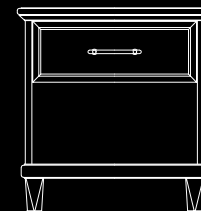

## statesman

**3710-240 HEADBOARD, 4/6 Double**  
inches: 58.75w 2d 36h  
centimeters: 149w 5d 91h

**3710-250 HEADBOARD, 5/o Queen**  
inches: 63.75w 2d 36h  
centimeters: 162w 5d 91h

**3710-260 HEADBOARD, 6/o Cal. King**  
inches: 77.75w 2d 36h  
centimeters: 198w 5d 91h

**3710-270 HEADBOARD, 6/6 King**  
inches: 83.75w 2d 36h  
centimeters: 213w 5d 91h

**3710-041 FOUR DRAWER DVD CHEST**  
inches: 42w 24d 36.25h  
centimeters: 107w 61d 92h

**3710-113 DESK with DRAWER**  
inches: 52w 30d 30h  
centimeters: 132w 76d 76h

**3710-110 ADA DESK without DRAWER**  
inches: 52w 30d 30h  
centimeters: 132w 76d 76h

**3710-015 MEDIA CENTER**  
inches: 71w 24d 36.25h  
centimeters: 180w 61d 92h

**3710-040 THREE DRAWER CHEST**  
inches: 38w 22d 32h  
centimeters: 97w 56d 81h