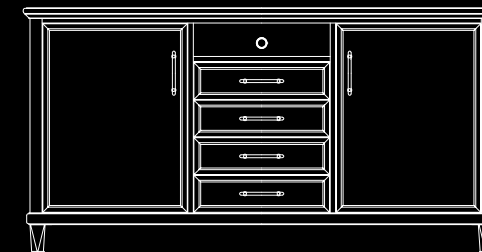

## statesman

**3710-240 HEADBOARD, 4/6 Double**  
inches: 58.75w 2d 36h  
centimeters: 149w 5d 91h

**3710-250 HEADBOARD, 5/o Queen**  
inches: 63.75w 2d 36h  
centimeters: 162w 5d 91h

**3710-260 HEADBOARD, 6/o Cal. King**  
inches: 77.75w 2d 36h  
centimeters: 198w 5d 91h

**3710-270 HEADBOARD, 6/6 King**  
inches: 83.75w 2d 36h  
centimeters: 213w 5d 91h

**3710-041 FOUR DRAWER DVD CHEST**  
inches: 42w 24d 36.25h  
centimeters: 107w 61d 92h

**3710-113 DESK with DRAWER**  
inches: 52w 30d 30h  
centimeters: 132w 76d 76h

**3710-110 ADA DESK without DRAWER**  
inches: 52w 30d 30h  
centimeters: 132w 76d 76h

**3710-015 MEDIA CENTER**  
inches: 71w 24d 36.25h  
centimeters: 180w 61d 92h

**3710-040 THREE DRAWER CHEST**  
inches: 38w 22d 32h  
centimeters: 97w 56d 81h