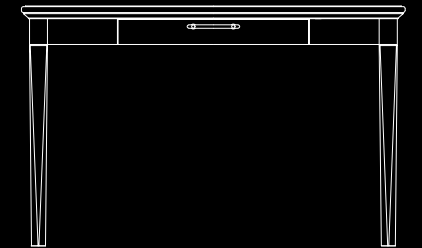

## statesman

**3710-240 HEADBOARD, 4/6 Double**  
inches: 58.75w 2d 36h  
centimeters: 149w 5d 91h

**3710-250 HEADBOARD, 5/o Queen**  
inches: 63.75w 2d 36h  
centimeters: 162w 5d 91h

**3710-260 HEADBOARD, 6/o Cal. King**  
inches: 77.75w 2d 36h  
centimeters: 198w 5d 91h

**3710-270 HEADBOARD, 6/6 King**  
inches: 83.75w 2d 36h  
centimeters: 213w 5d 91h

**3710-041 FOUR DRAWER DVD CHEST**  
inches: 42w 24d 36.25h  
centimeters: 107w 61d 92h

**3710-113 DESK with DRAWER**  
inches: 52w 30d 30h  
centimeters: 132w 76d 76h

**3710-110 ADA DESK without DRAWER**  
inches: 52w 30d 30h  
centimeters: 132w 76d 76h

**3710-015 MEDIA CENTER**  
inches: 71w 24d 36.25h  
centimeters: 180w 61d 92h

**3710-040 THREE DRAWER CHEST**  
inches: 38w 22d 32h  
centimeters: 97w 56d 81h

**3710-053 DOUBLE NIGHTSTAND**  
inches: 30w 19d 25h  
centimeters: 76w 48d 64h

**3710-042 MINIBAR DRESSER**  
inches: 71w 24d 36.25h  
centimeters: 180w 61d 92h

**9699 ERGONOMIC CHAIR**  
inches: 23w 24d 45-48h  
seat height: 20-23 arm height: 27-30  
only available in black leather