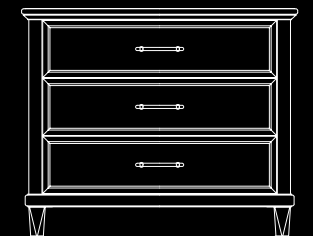

## statesman

**3710-240 HEADBOARD, 4/6 Double**  
inches: 58.75w 2d 36h  
centimeters: 149w 5d 91h

**3710-250 HEADBOARD, 5/o Queen**  
inches: 63.75w 2d 36h  
centimeters: 162w 5d 91h

**3710-260 HEADBOARD, 6/o Cal. King**  
inches: 77.75w 2d 36h  
centimeters: 198w 5d 91h

**3710-270 HEADBOARD, 6/6 King**  
inches: 83.75w 2d 36h  
centimeters: 213w 5d 91h

**3710-041 FOUR DRAWER DVD CHEST**  
inches: 42w 24d 36.25h  
centimeters: 107w 61d 92h

**3710-113 DESK with DRAWER**  
inches: 52w 30d 30h  
centimeters: 132w 76d 76h

**3710-110 ADA DESK without DRAWER**  
inches: 52w 30d 30h  
centimeters: 132w 76d 76h

**3710-015 MEDIA CENTER**  
inches: 71w 24d 36.25h  
centimeters: 180w 61d 92h

**3710-040 THREE DRAWER CHEST**  
inches: 38w 22d 32h  
centimeters: 97w 56d 81h