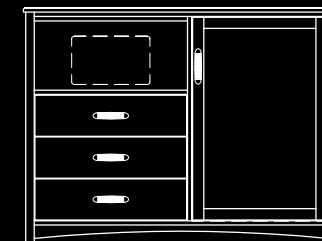

3704-041 DVD CHEST
inches: 42w 24d 36.5h
centimeters: 107w 61d 93h

3704-242 HEADBOARD, 4/6
inches: 62w 2.5d 36h
centimeters: 157.5w 6.5d 91.5h

3704-252 HEADBOARD, 5/0
inches: 67w 2.5d 36h
centimeters: 170.5w 6.5d 91.5h

3704-262 HEADBOARD, 6/0
inches: 80w 2.5d 36h
centimeters: 203.5w 2.5d 91.5h

3704-272 HEADBOARD, 6/6
inches: 86w 2.5d 36h
centimeters: 218.5w 2.5d 91.5h

**3704-043 MICRO/FRIDGE
DRESSER UNIT**
inches: 56w 24d 41.5h
centimeters: 142.5w 61d 105.5h

3704-110 ADA DESK
inches: 52w 28d 30.5h
centimeters: 132.5w 71.5d 77.5h

3704-113 DESK
inches: 48w 27d 30.5h
centimeters: 121.92w 69d 77.5h

In our catalogs, we strive to provide an accurate representation of our products; however, SLH reserves the right to discontinue models and change specifications at any time without notice. Due to differences in the photographic and printing processes, furniture colors shown may vary from the actual finishes.