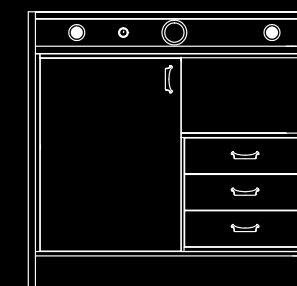

# rio

rio

**3776-240 HEADBOARD 4/6 WM**  
 inches: 55w 4d 36h  
 centimeters: 140w 10.5d 91.5h

**3776-250 HEADBOARD 5/0 WM**  
 inches: 60w 4d 36h  
 centimeters: 152.5w 10.5d 91.5h

**3776-260 HEADBOARD 6/0 WM**  
 inches: 74w 4d 36h  
 centimeters: 188w 10.5d 91.5h

**3776-270 HEADBOARD 6/6 WM**  
 inches: 80w 4d 36h  
 centimeters: 203.5w 10.5d 91.5h

**3776-030 MIRROR**  
 inches: 40w 1.75d 48h  
 centimeters: 102w 4.5d 122h

**3776-041 DVD CHEST**  
 inches: 42w 22d 42h  
 centimeters: 107w 56d 107h

**3776-113 DESK with DRAWER**  
 inches: 50w 30d 30h  
 centimeters: 127w 76.5d 76.5h

**3776-110 DESK no Drawer**  
 inches: 50w 30d 30h  
 centimeters: 127w 76.5d 76.5h

**3776-050 NIGHT STAND**  
 inches: 24w 19d 32h  
 centimeters: 61w 48.5d 81.5h

**3776-040 CHEST**  
 inches: 38w 20d 38h  
 centimeters: 97w 51d 97h

**3776-042 SLIDING DOOR MINI BAR CHEST**  
 inches: 51w 24d 48h  
 centimeters: 130w 61d 122h

*In our catalogs, we strive to provide an accurate representation of our products; however, SLH reserves the right to discontinue models and change specifications at any time without notice. Due to differences in the photographic and printing processes, furniture colors shown may vary from the actual finishes.*