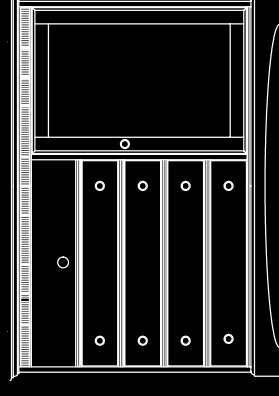

**3551-041 FOUR DRAWER
DVD CHEST**
inches: 42w 22d 38h
centimeters: 211w 5d 97h

3551-030 MIRROR
inches: 36w 2d 42h
centimeters: 91w 5d 107h

3551-385 LUGGAGE BENCH
inches: 36w 22d 20h

8699 ERGONOMIC CHAIR
inches: 26w 27d 40h
seat height: 18.5 arm height: 25.25
only available in black leather

3551-815 DESK with DRAWER
inches: 48w 28d 30h

3551-114 ADA DESK no drawer
inches: 48w 28d 30h

3551-100 COCKTAIL TABLE
inches: 42w 24d 19h

3551-102 SQUARE END TABLE
inches: 22w 22d 24h
centimeters: 56w 56d 61h

3551-103 ROUND END TABLE
inches: 18w 18d 24h

3551-134 ACTIVITY TABLE
inches: 36w 36d 30h

3551-042 MINIBAR CHEST
inches: 54.25w 24d 38h