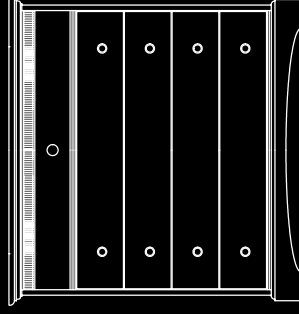

midnight fusion

midnight fusion

3551-270 HEADBOARD, 6/6
inches: 83w 2d 38h
centimeters: 211w 5d 97h

3551-250 HEADBOARD, 5/0
inches: 67w 2d 36h
centimeters: 170w 5d 91h

3551-240 HEADBOARD, 4/6
inches: 60w 2d 36h
centimeters: 152w 5d 91h

3551-850 NIGHT STAND
inches: 24w 17d 26h

3551-852 NIGHT STAND
inches: 24w 17d 28h

3551-853 NIGHT STAND
inches: 30w 17d 26h

3551-854 NIGHT STAND
inches: 30w 17d 28h

3551-013 THREE DRAWER CHEST
inches: 42w 22d 36h
centimeters: 107w 61d 91h

**3551-041 FOUR DRAWER
DVD CHEST**
inches: 42w 22d 38h
centimeters: 211w 5d 97h

3551-030 MIRROR
inches: 36w 2d 42h
centimeters: 91w 5d 107h

3551-385 LUGGAGE BENCH
inches: 36w 22d 20h

8699 ERGONOMIC CHAIR
inches: 26w 27d 40h
seat height: 18.5 arm height: 25.25
only available in black leather