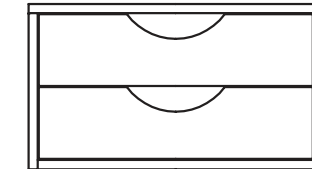

bryce canyon

bryce canyon

3784-230 HEADBOARD/FOOTBOARD
inches: 39w 2d 24h (39w 1d 18h)
centimeters: 99.5w 5.5d 61h (99.5w 3d 46h)

3784-236 HEADBOARD W/ LEGS
inches: 42w 3d 44h
centimeters: 107w 8d 112h

3784-041 TV STAND
inches: 30w 20d 36h
centimeters: 76.5w 51d 91.5h

3784-030 MIRROR
inches: 28w 2d 53h
centimeters: 71.5w 5.5d 135h

3784-729 BEDSIDE CABINET
inches: 22w 19d 30h
centimeters: 56w 48.5d 76.5h

3784-726 HUTCH
inches: 22w 13d 20h
centimeters: 56w 33.5d 51h

3784-502 WARDROBE DRAWER INSERT
inches: 25w 20d 13.5h
centimeters: 63.5w 51d 34.5h

3784-728 BEDSIDE CABINET
inches: 22w 19d 30h
centimeters: 56w 48.5d 76.5h

3784-500 SINGLE WARDROBE
inches: 30w 26d 76h
centimeters: 76.5w 66.5d 193.5h

3784-503 WARDROBE DRAWER INSERT
inches: 36w 20d 13.5h
centimeters: 91.5w 51d 34.5h

3784-040 CHEST
inches: 30w 20d 36h
centimeters: 76.5w 51d 91.5h

3784-501 DOUBLE WARDROBE
inches: 41w 26d 76h
centimeters: 104.5w 66.5d 193.5h

In our catalogs, we strive to provide an accurate representation of our products; however, SLH reserves the right to discontinue models and change specifications at any time without notice. Due to differences in the photographic and printing processes, furniture colors shown may vary from the actual finishes.