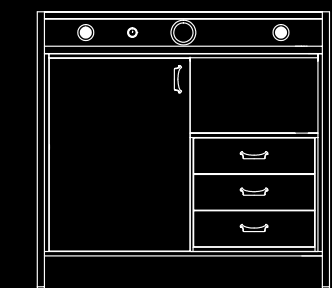

3775-270 HEADBOARD 6/6 WM
inches: 80w 4d 36h
centimeters: 203.5w 10.5d 91.5h

3775-030 MIRROR
inches: 40w 1.75d 48h
centimeters: 102w 4.5d 122h

3775-041 DVD CHEST
inches: 42w 22d 42h
centimeters: 107w 56d 107h

3775-113 DESK with DRAWER
inches: 50w 30d 30h
centimeters: 127w 76.5d 76.5h

3775-110 DESK no Drawer
inches: 50w 30d 30h
centimeters: 127w 76.5d 76.5h

3775-050 NIGHT STAND
inches: 24w 19d 32h
centimeters: 61w 48.5d 81.5h

3775-040 CHEST
inches: 38w 20d 38h
centimeters: 97w 51d 97h

3775-042 SLIDING DOOR MINI BAR CHEST
inches: 51w 24d 48h
centimeters: 130w 61d 122h

In our catalogs, we strive to provide an accurate representation of our products; however, SLH reserves the right to discontinue models and change specifications at any time without notice. Due to differences in the photographic and printing processes, furniture colors shown may vary from the actual finishes.

The HD TV/Hospitality Cabinet is a working media entertainment center replete with integrated I-Pod or I-Phone dock, two amplifiers and speakers (licensed by Apple). This unit features a sliding door over the minibar (eliminates door interference within the room).